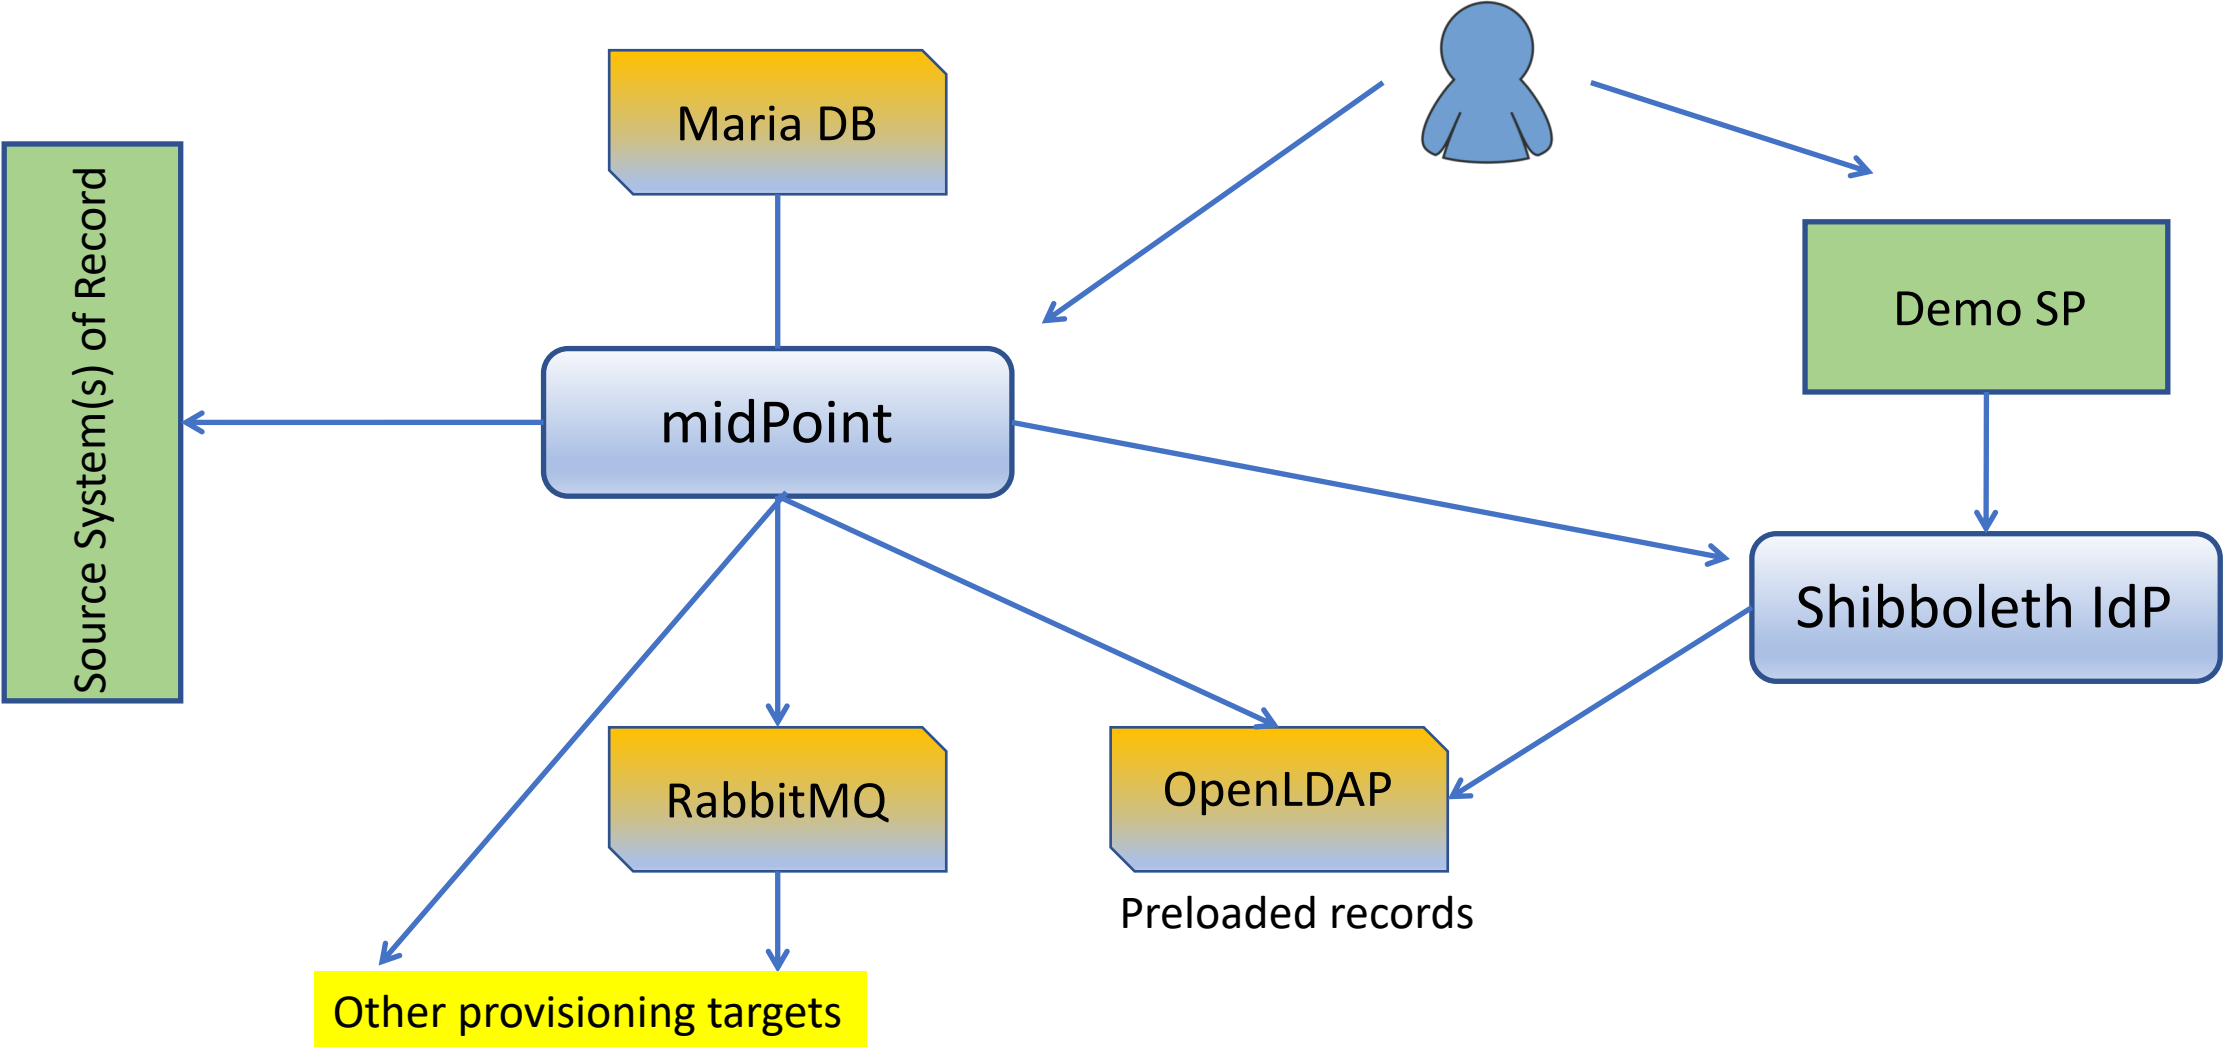

TIER Reference Implementations

2018-12-03

Shibboleth IdP Reference Implementation

COmanage Reference Implementation

Grouper Reference Implementation

midPoint Reference Implementation

TIER Basic Reference Implementation

TIER Standard Reference Implementation

TIER Research Reference Implementation

Parts

Blue – TIER Component; Yellow – Support Component; Green – external or demo

Openldap – preconfigured with users, COmanage and midpoint schema, etc.

IdP Boxed – and IdP/LDAP with known accounts and passwords (Paul's idea from last call)

IAM Boxed - a pre-populated Maria DB