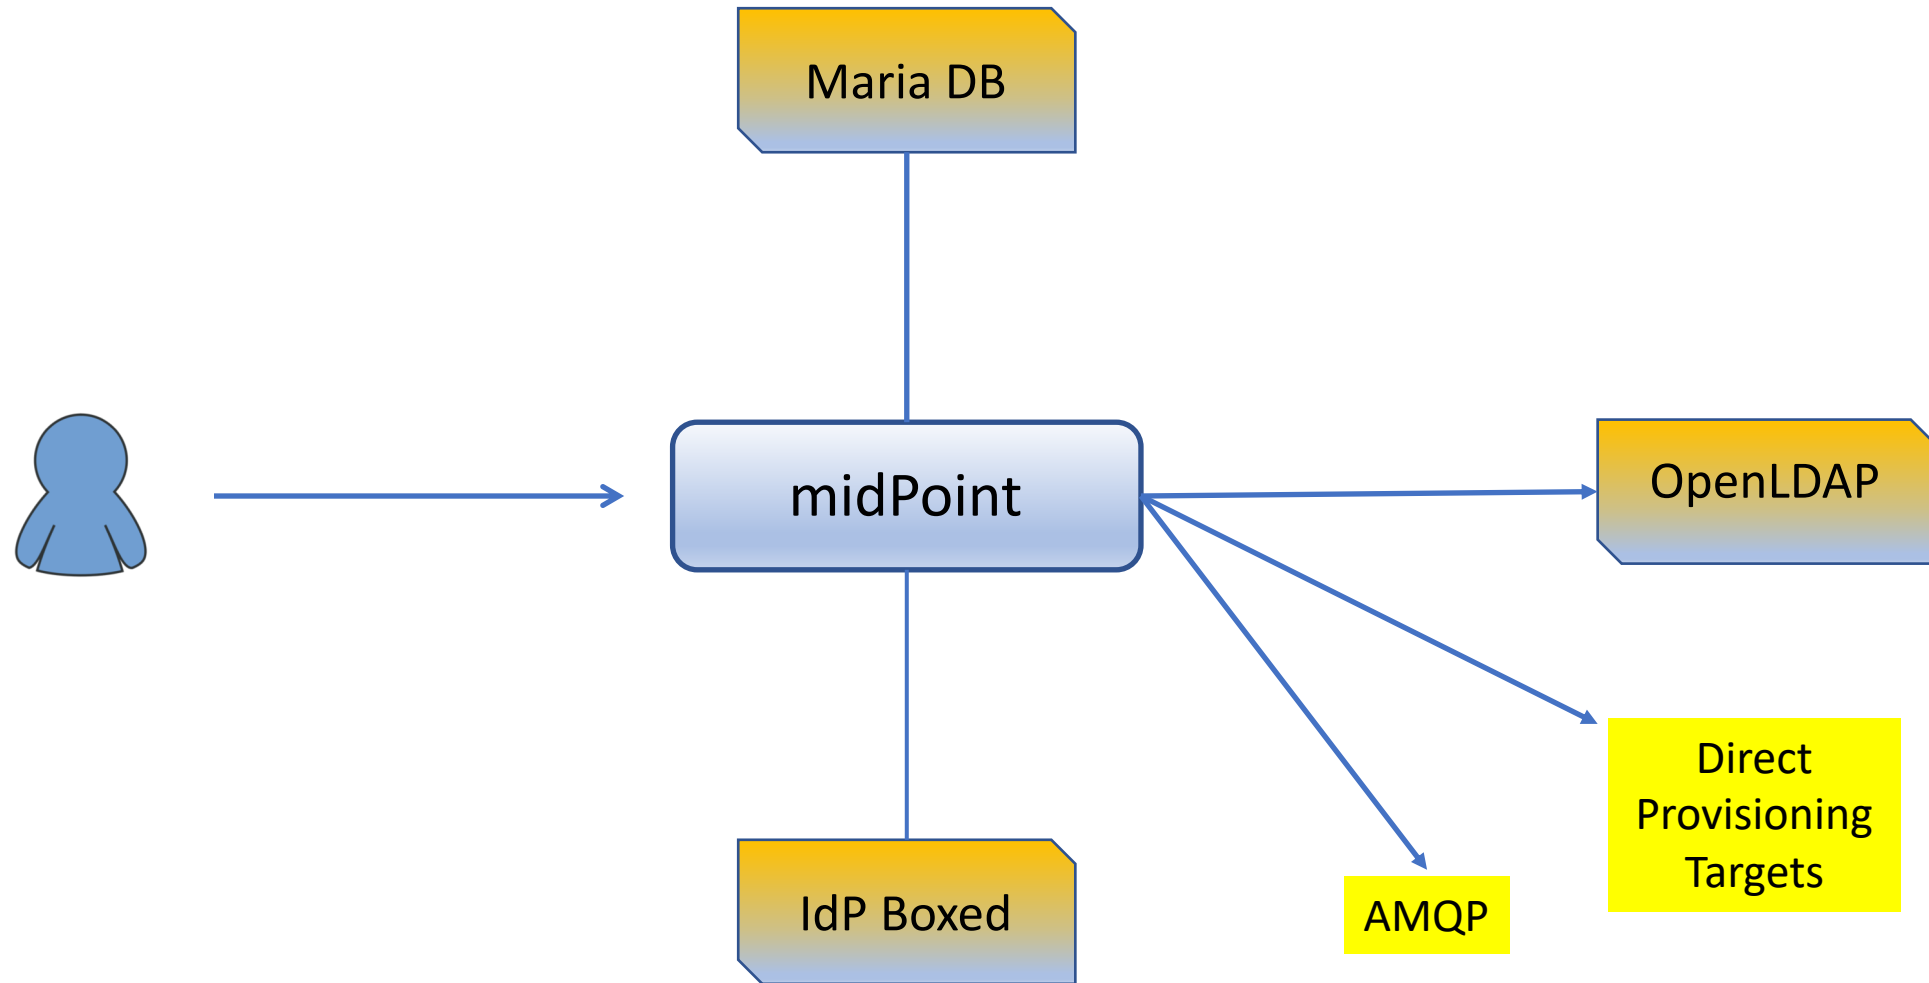

TIER Reference Implementations

2018-12-03

Shibboleth IdP Reference Implementation

COmanage Reference Implementation

Grouper Reference Implementation

midPoint Reference Implementation

TIER Basic Reference Implementation

TIER Standard Reference Implementation

TIER Research Reference Implementation

Parts

Blue – TIER Component; Yellow – Support Component; Green – external or demo

Openldap – preconfigured with users, COmanage and midpoint schema, etc.

IdP Boxed – and IdP/LDAP with known accounts and passwords (Paul's idea from last call)

IAM Boxed - a pre-populated Maria DB