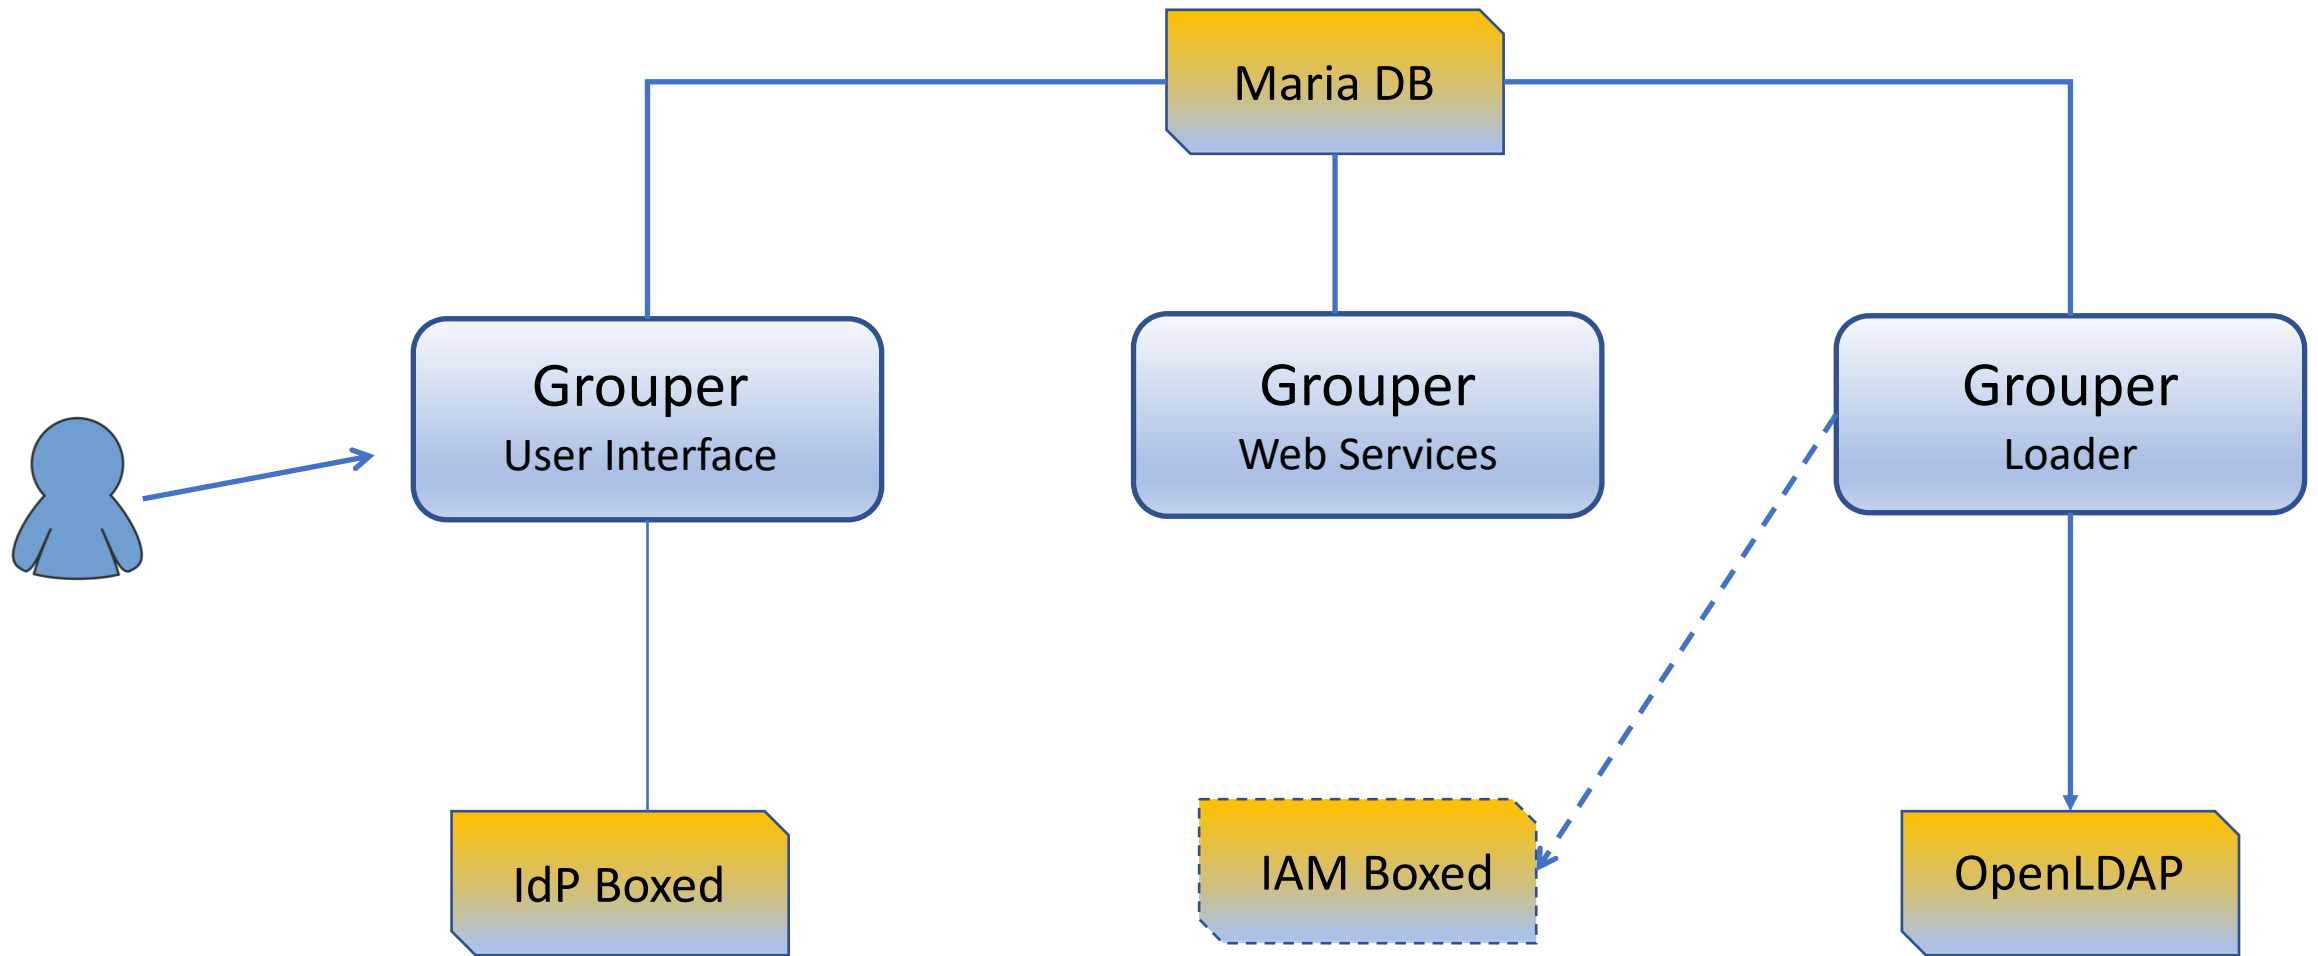

TIER Reference Implementations

2018-12-03

Shibboleth IdP Reference Implementation

COmanage Reference Implementation

Grouper Reference Implementation

midPoint Reference Implementation

TIER Basic Reference Implementation

TIER Standard Reference Implementation

TIER Research Reference Implementation

Parts

Blue – TIER Component; Yellow – Support Component; Green – external or demo

Openldap – preconfigured with users, COmanage and midpoint schema, etc.

IdP Boxed – and IdP/LDAP with known accounts and passwords (Paul's idea from last call)

IAM Boxed - a pre-populated Maria DB