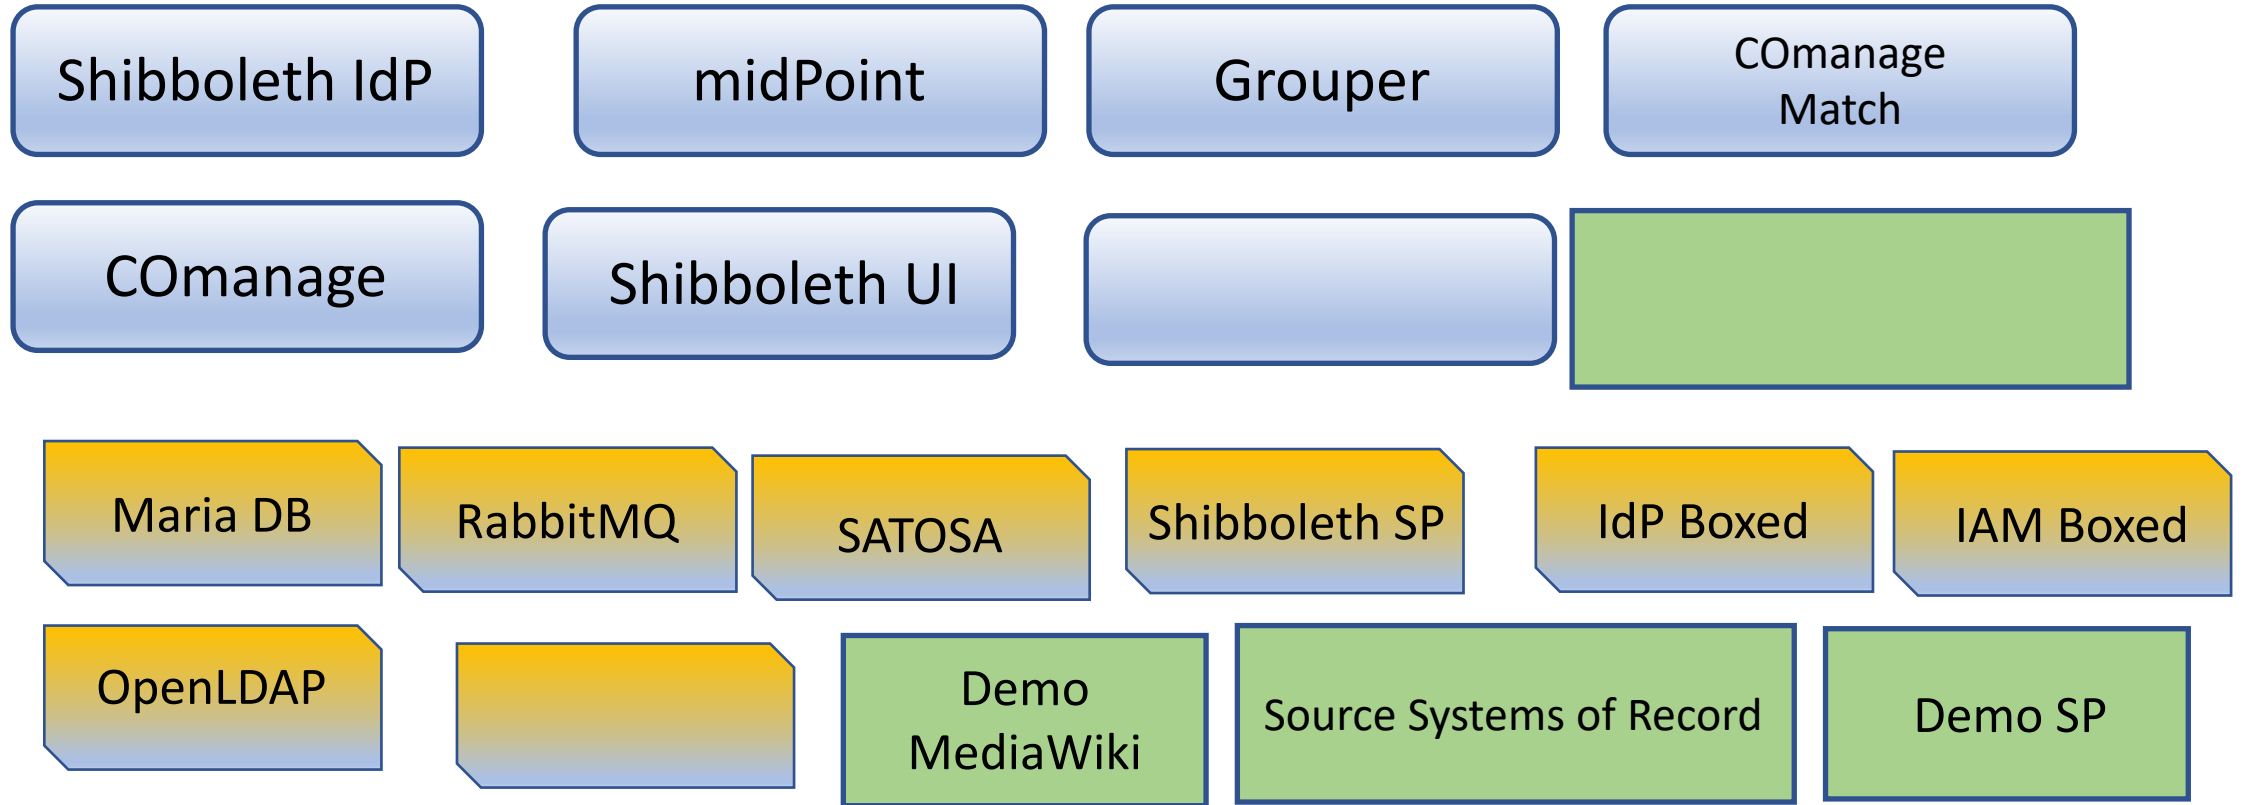

TIER Reference Implementations

2018-12-03

Shibboleth IdP Reference Implementation

COmanage Reference Implementation

Grouper Reference Implementation

midPoint Reference Implementation

TIER Basic Reference Implementation

TIER Standard Reference Implementation

TIER Research Reference Implementation

Parts

Blue – TIER Component; Yellow – Support Component; Green – external or demo

Openldap – preconfigured with users, COmanage and midpoint schema, etc.

IdP Boxed – and IdP/LDAP with known accounts and passwords (Paul's idea from last call)

IAM Boxed - a pre-populated Maria DB