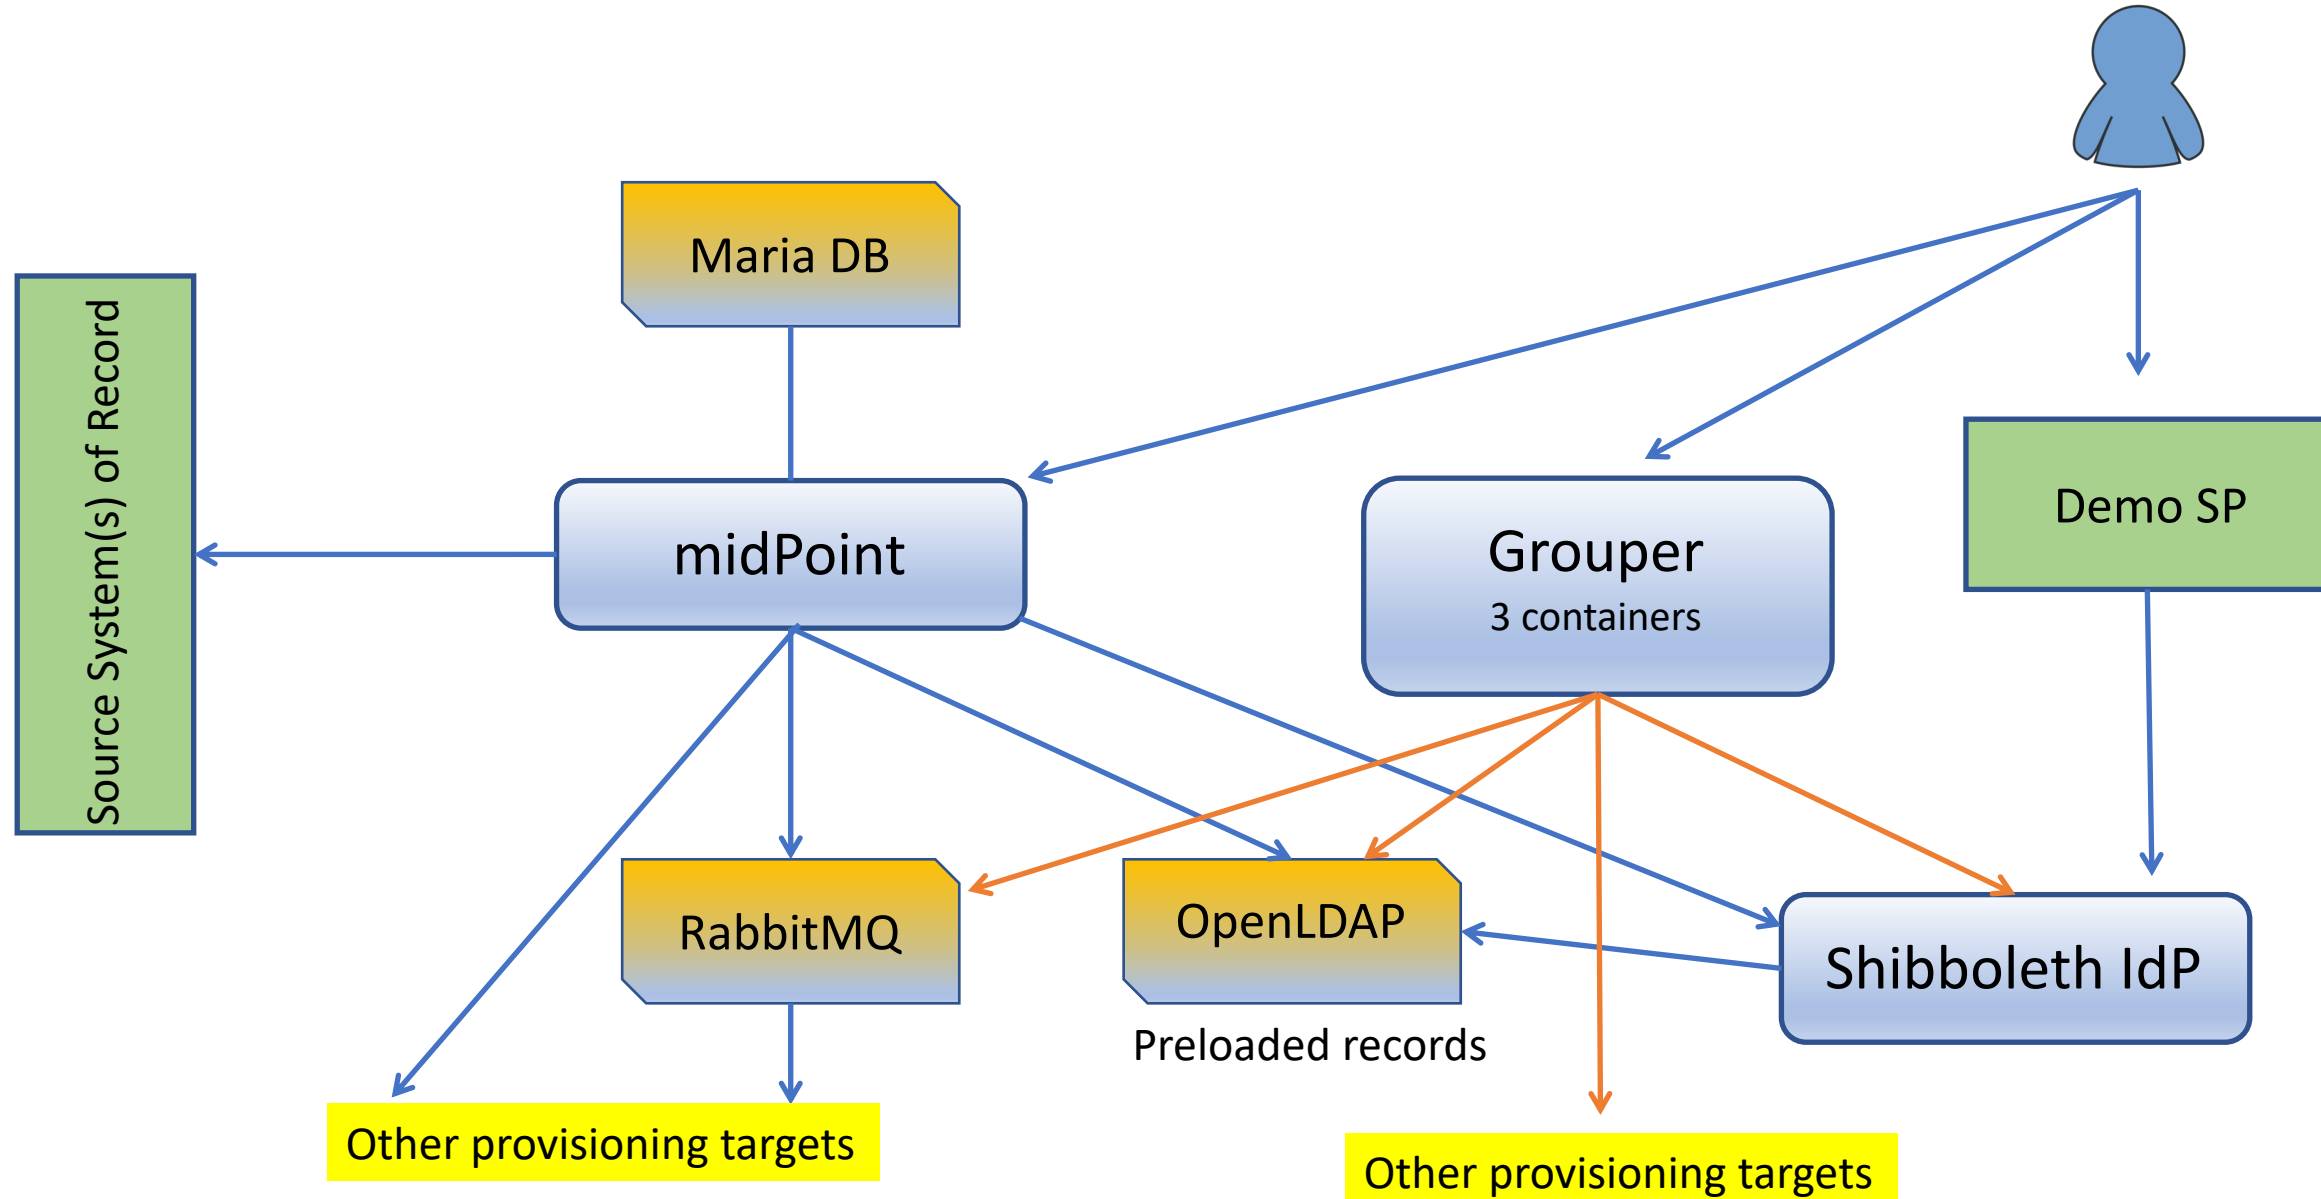

TIER Reference Implementations

2018-12-03

Shibboleth IdP Reference Implementation

COmanage Reference Implementation

Grouper Reference Implementation

midPoint Reference Implementation

TIER Basic Reference Implementation

TIER Standard Reference Implementation

TIER Research Reference Implementation

Parts

Blue – TIER Component; Yellow – Support Component; Green – external or demo

Openldap – preconfigured with users, COmanage and midpoint schema, etc.

IdP Boxed – and IdP/LDAP with known accounts and passwords (Paul's idea from last call)

IAM Boxed - a pre-populated Maria DB