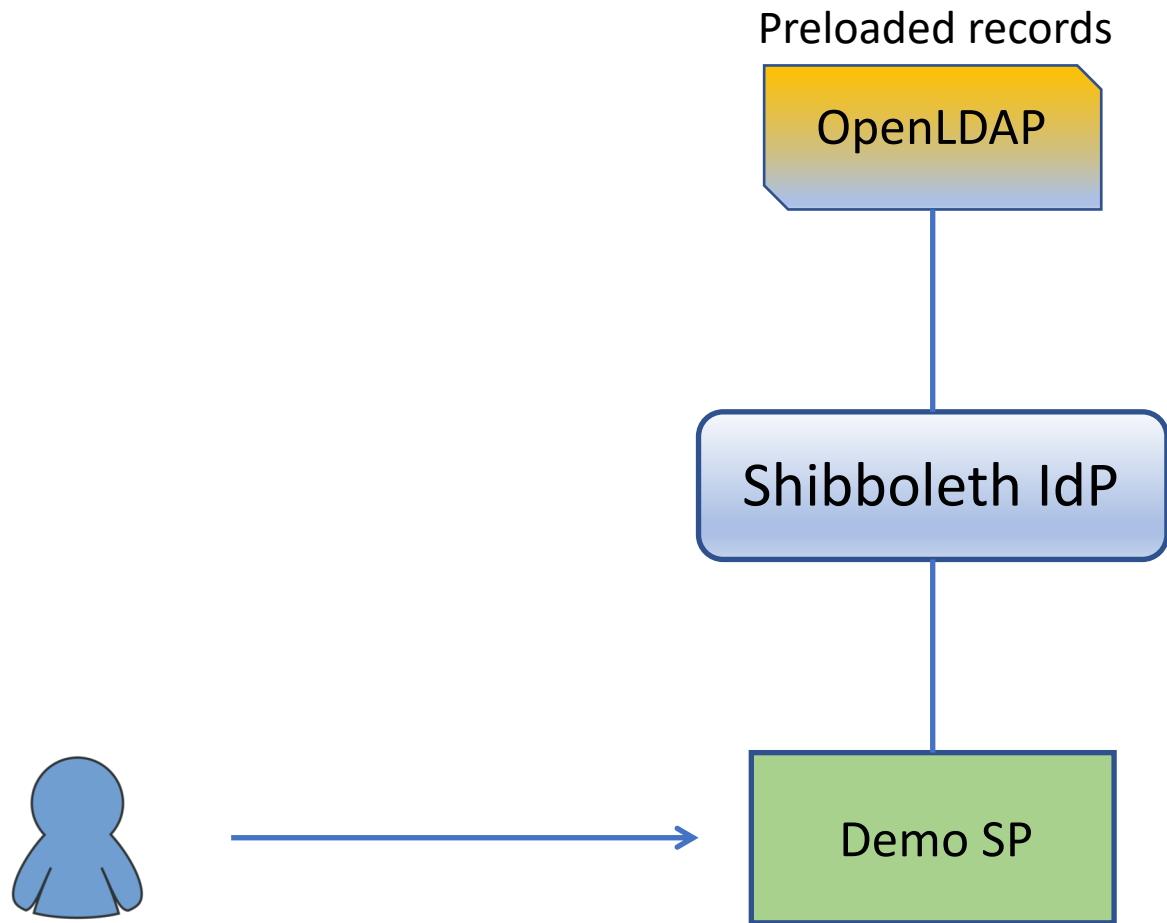

TIER Reference Implementations

2018-12-03

Shibboleth IdP Reference Implementation

COmanage Reference Implementation

Grouper Reference Implementation

midPoint Reference Implementation

TIER Basic Reference Implementation

TIER Standard Reference Implementation

TIER Research Reference Implementation

Parts

Blue – TIER Component; Yellow – Support Component; Green – external or demo

Openldap – preconfigured with users, COmanage and midpoint schema, etc.

IdP Boxed – and IdP/LDAP with known accounts and passwords (Paul's idea from last call)

IAM Boxed - a pre-populated Maria DB