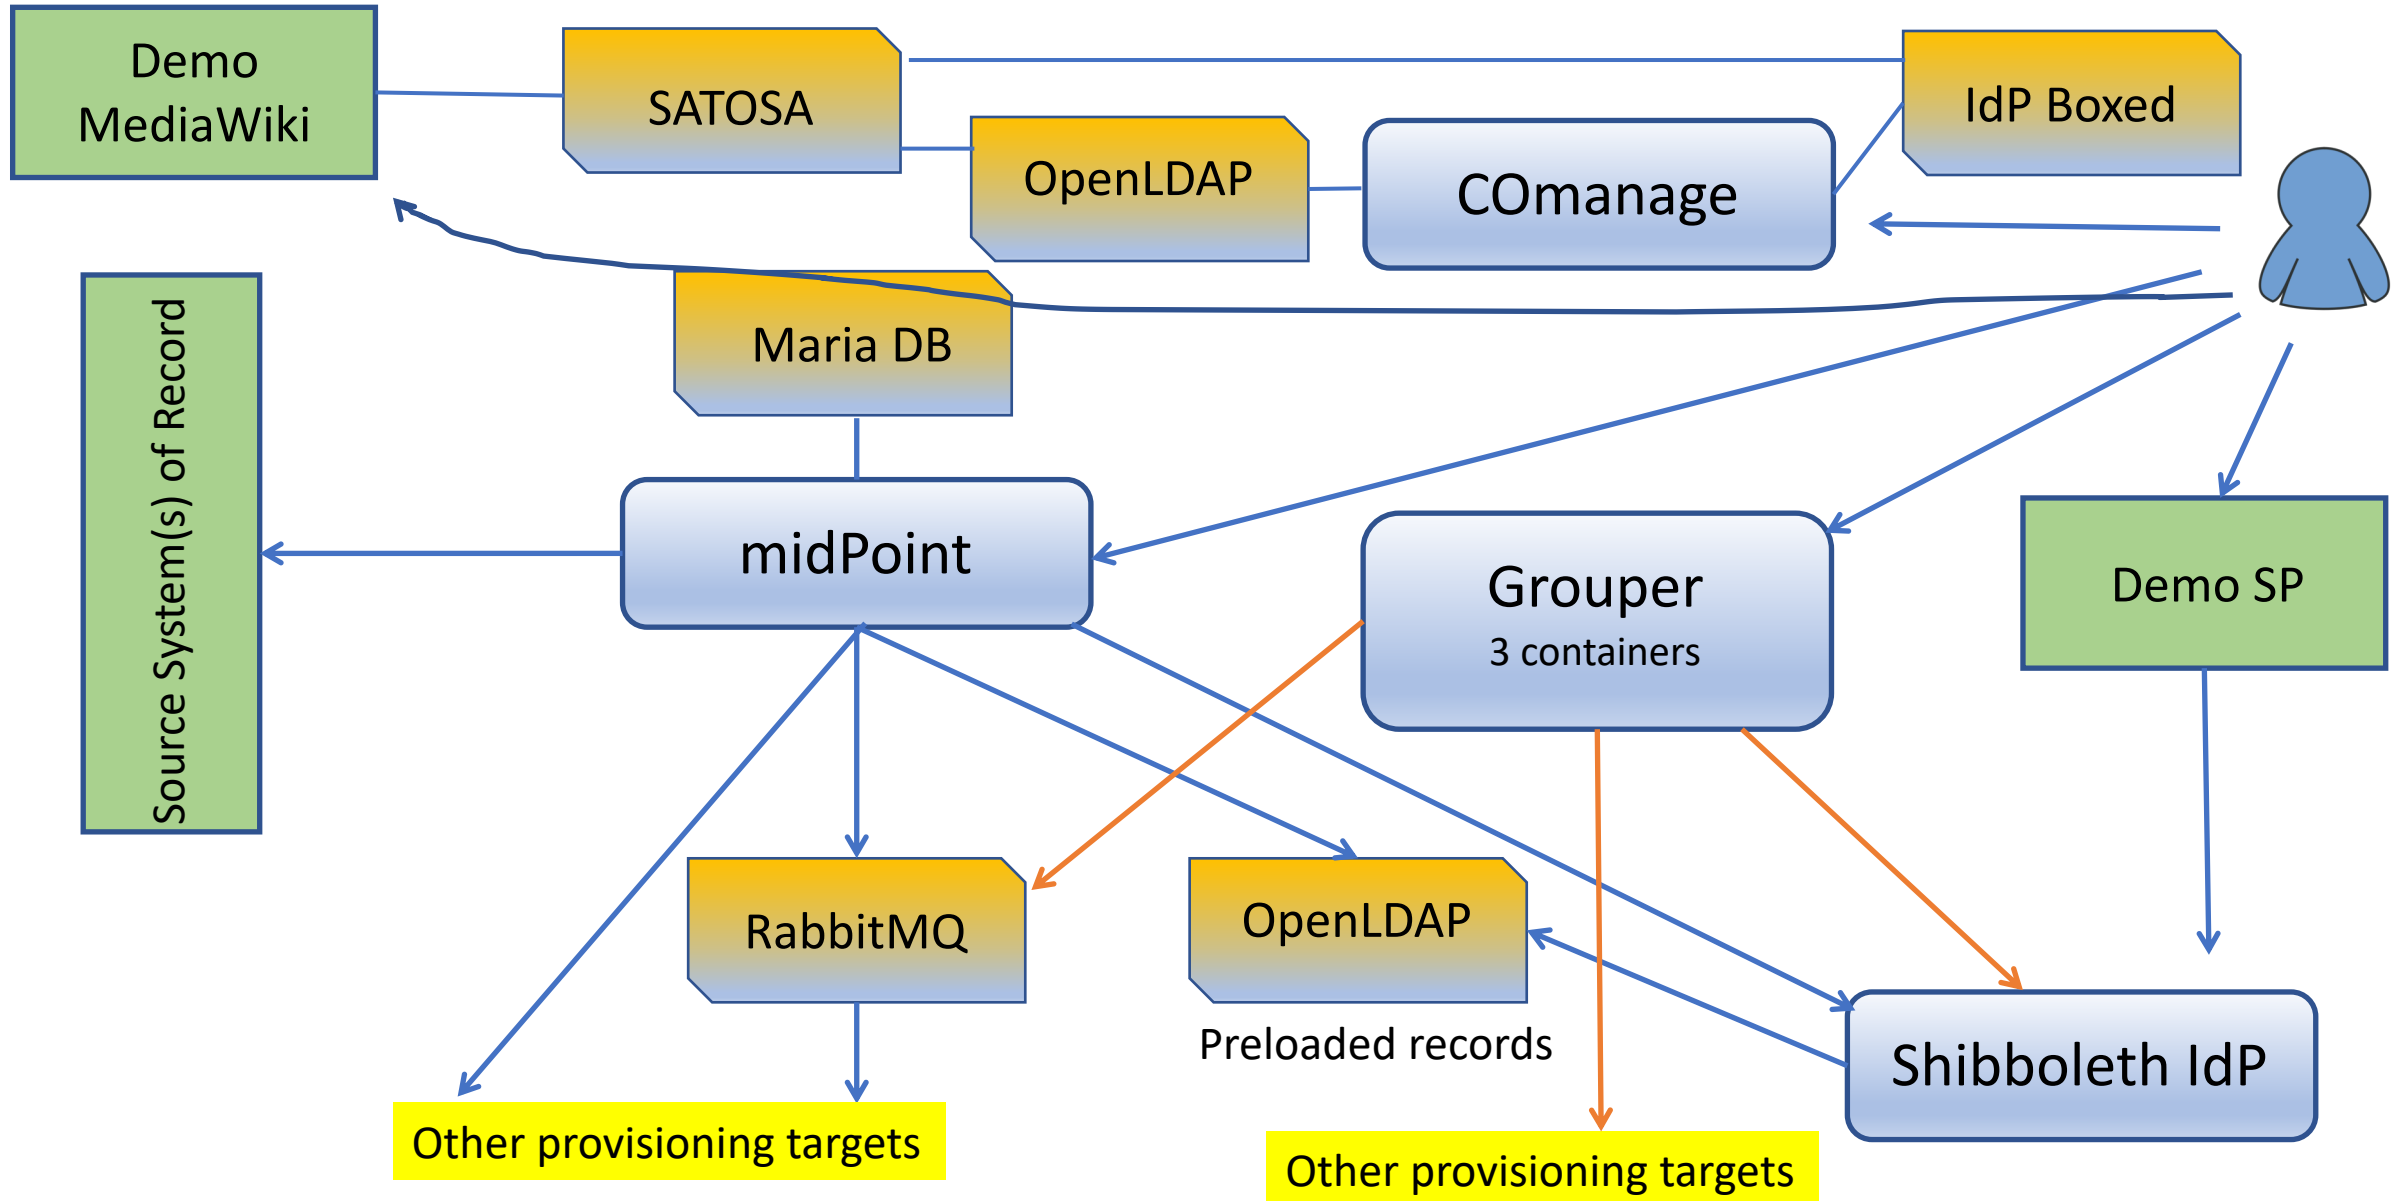

TIER Reference Implementations

2018-12-03

Shibboleth IdP Reference Implementation

COmanage Reference Implementation

Grouper Reference Implementation

midPoint Reference Implementation

TIER Basic Reference Implementation

TIER Standard Reference Implementation

TIER Research Reference Implementation

Parts

Blue – TIER Component; Yellow – Support Component; Green – external or demo

Openldap – preconfigured with users, COmanage and midpoint schema, etc.

IdP Boxed – and IdP/LDAP with known accounts and passwords (Paul's idea from last call)

IAM Boxed - a pre-populated Maria DB