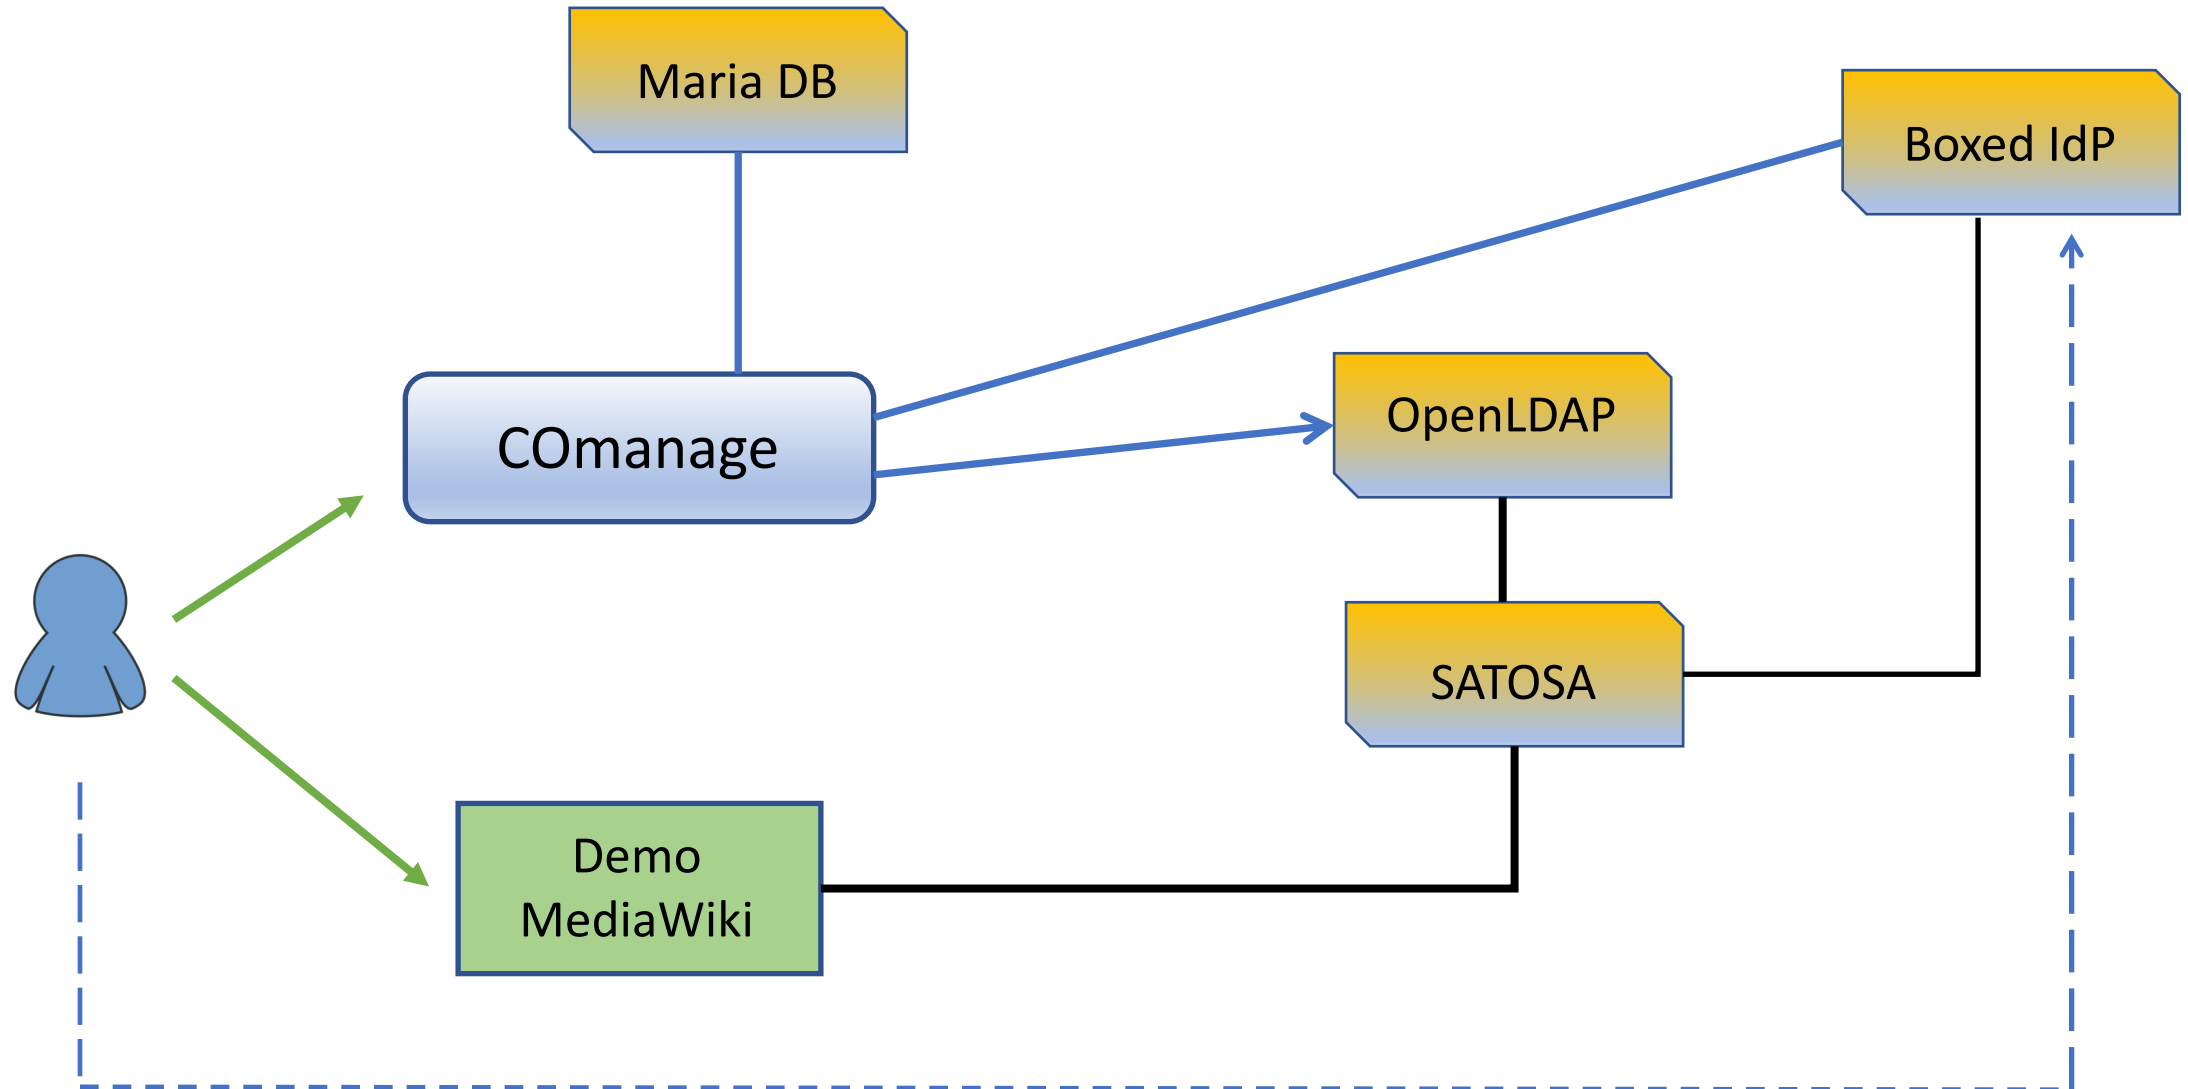

TIER Reference Implementations

2018-12-03

Shibboleth IdP Reference Implementation

COmanage Reference Implementation

Grouper Reference Implementation

midPoint Reference Implementation

TIER Basic Reference Implementation

TIER Standard Reference Implementation

TIER Research Reference Implementation

Parts

Blue – TIER Component; Yellow – Support Component; Green – external or demo

Openldap – preconfigured with users, COmanage and midpoint schema, etc.

IdP Boxed – and IdP/LDAP with known accounts and passwords (Paul's idea from last call)

IAM Boxed - a pre-populated Maria DB