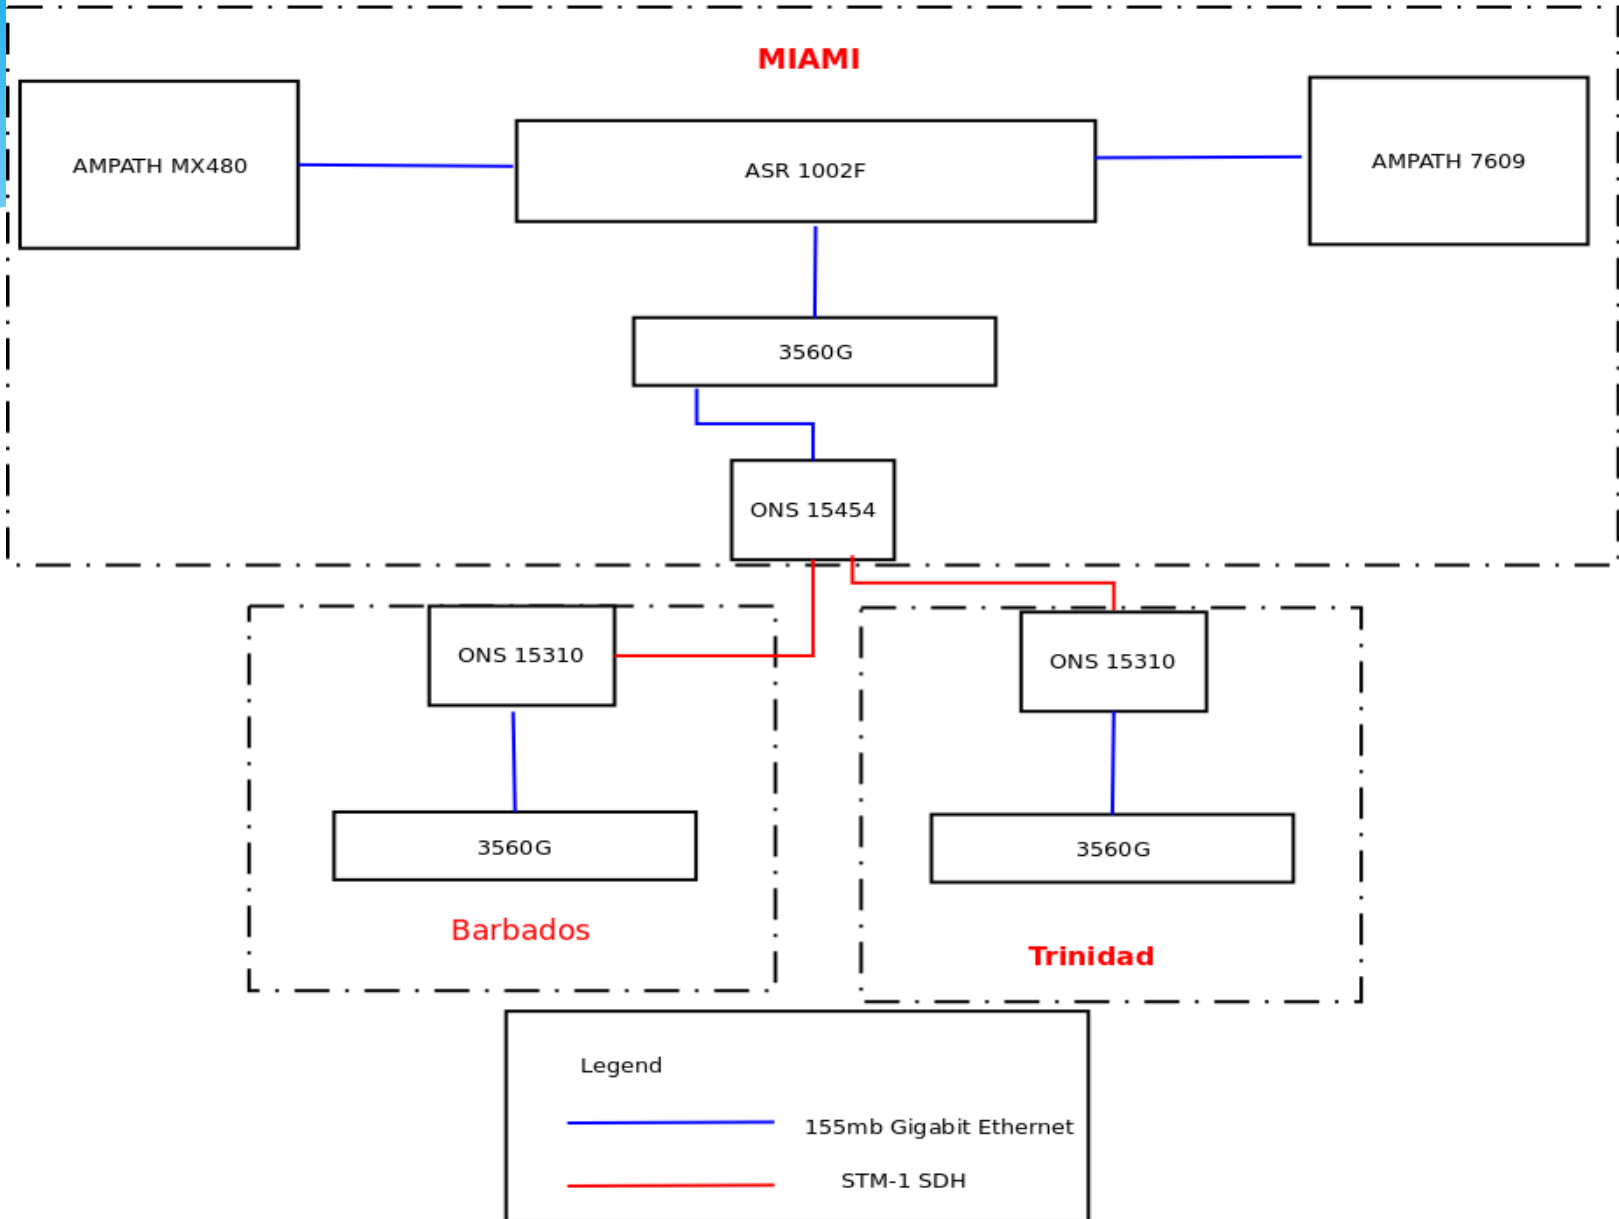

The University of the West Indies

The University of the West Indies (UWI)

- * Agenda
 - * UWI-REN Model
 - * Current status
 - * Future plans

The University of the West Indies (UWI)

- * The UWI has 3 physical campuses (Jamaica, Barbados, Trinidad) and 1 virtual campus
- * The geographically separate campuses has led to... a Strategic ICT Project – Single Virtual University Space (SVUS)
- * A foundational component of the SVUS is high speed connectivity between the campuses

UWI-REN

UWI-REN cont'd...

- * Started with StA connecting to Miami with an STM-1 in Jan 09
- * The STM-1 was configured with two VLANS
 - * 100 Mbps – Commodity Internet
 - * 55 Mbps – Internet2

UWI-REN cont'd...

- * Cave Hill was then connected with an STM-1 link to Miami with similar VLANs (commodity and I2)
- * We are currently in the process of implementing the UWI ASR router in the NAP in Miami to be the “head-end” for both St. Augustine and Cave Hill

University of the West Indies (UWI)

UWI-REN... next steps

- * Implementing link from Miami to Mona
- * Integrating OC into the model via St. Augustine and Cave Hill (and eventually Mona)
- * This model will fit well with the plan by OC to move their Primary Data center to the NAP of the Americas in Miami
- * OC data center shall therefore be one hop away from each campus