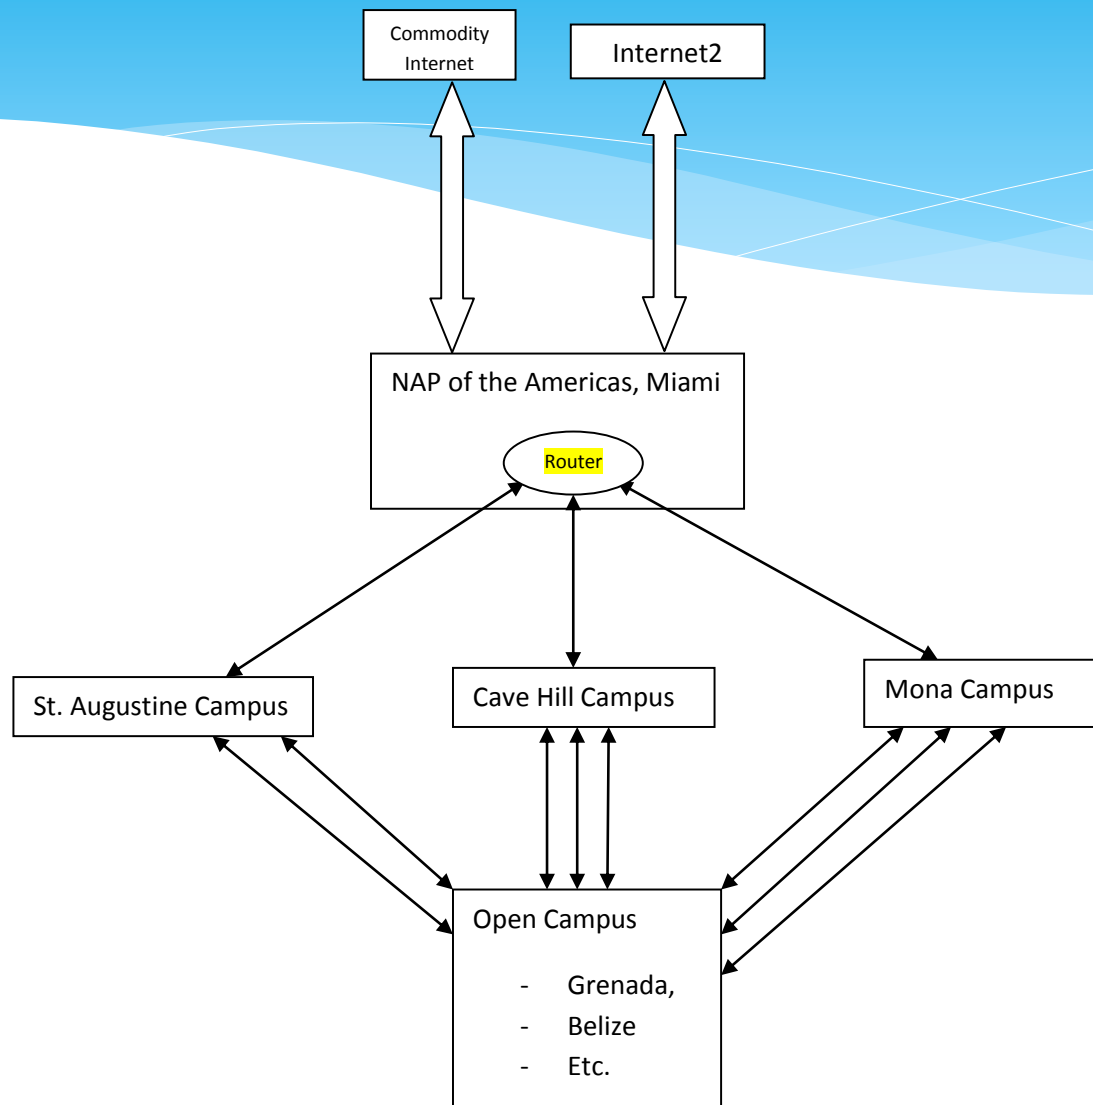

The University of the West Indies

The University of the West Indies (UWI)

- * Agenda
 - * UWI-REN Model
 - * Current status
 - * Future plans

The University of the West Indies (UWI)

- * The UWI has 3 physical campuses (Jamaica, Barbados, Trinidad) and 1 virtual campus
- * The geographically separate campuses has led to... a Strategic ICT Project – Single Virtual University Space (SVUS)
- * A foundational component of the SVUS is high speed connectivity between the campuses

UWI-REN

UWI-REN cont'd...

- * Started with StA connecting to Miami with an STM-1 in Jan 09
- * The STM-1 was configured with two VLANS
 - * 100 Mbps – Commodity Internet
 - * 55 Mbps – Internet2

UWI-REN cont'd...

- * Cave Hill was then connected with an STM-1 link to Miami with similar VLANs (commodity and I2)
- * We are currently in the process of implementing the UWI ASR router in the NAP in Miami to be the “head-end” for both St. Augustine and Cave Hill

University of the West Indies (UWI)

UWI-REN... next steps

- * Implementing link from Miami to Mona
- * Integrating OC into the model via St. Augustine and Cave Hill (and eventually Mona)
- * This model will fit well with the plan by OC to move their Primary Data center to the NAP of the Americas in Miami
- * OC data center shall therefore be one hop away from each campus