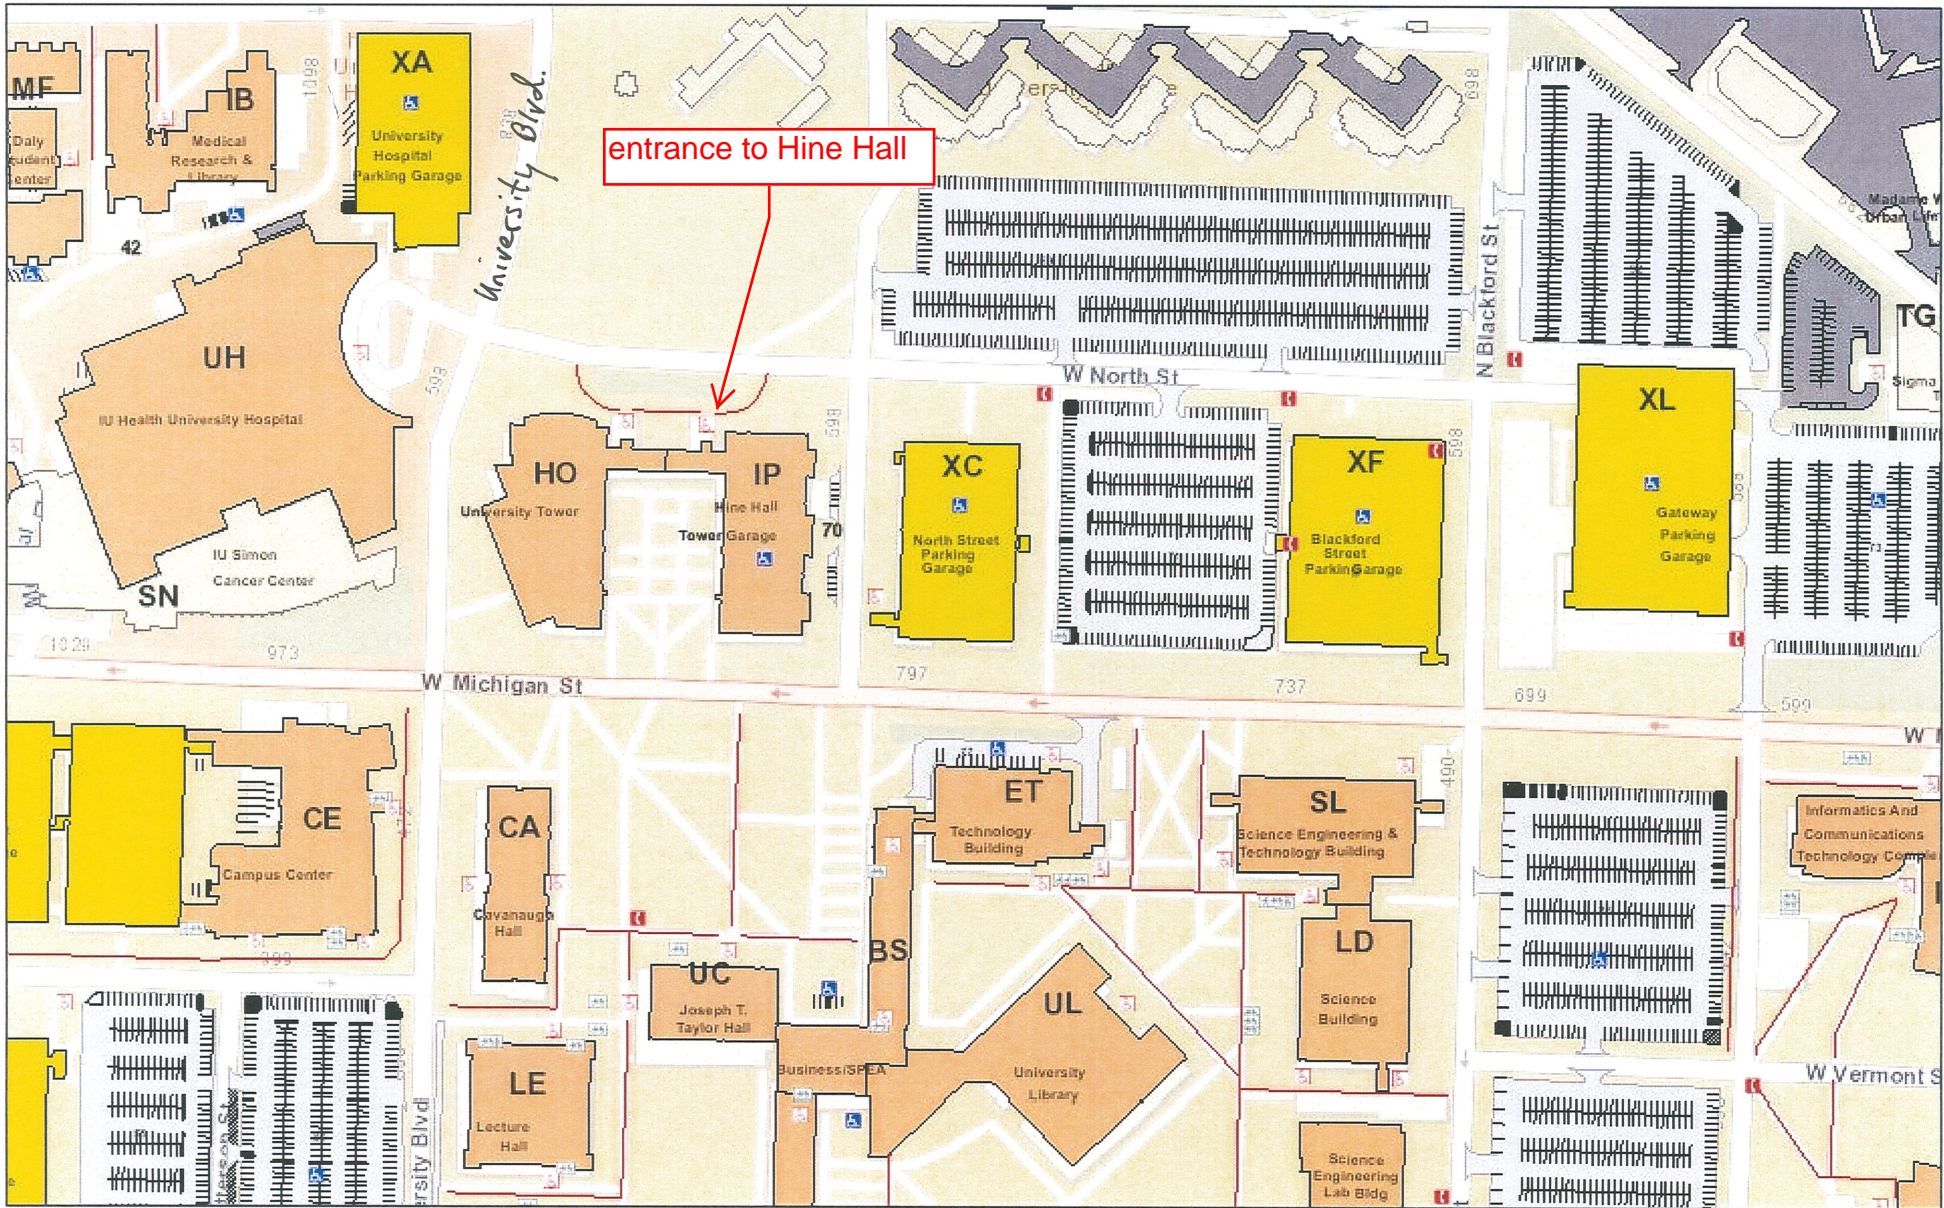

Indiana University-Purdue University Indianapolis Maps

Downtown Indianapolis

entrance to Hine Hall

June 3, 2014

Hine Hall (IP) Published address: 850 W. Michigan Street
Drop Off Entrance to Hine Hall is on North side of the building
Go west on W. Michigan Street (W. Michigan Street is one-way westbound), turn right onto University Blvd, turn right onto W. North Street. Pull under the covered area.

es: Esri, HERE, DeLorme, USGS, Intermap, increment P Corp., Swisstopo, Esri Japan, METI, Esri China (Hong Kong), Swisstopo, Esri (Thailand), Swisstopo