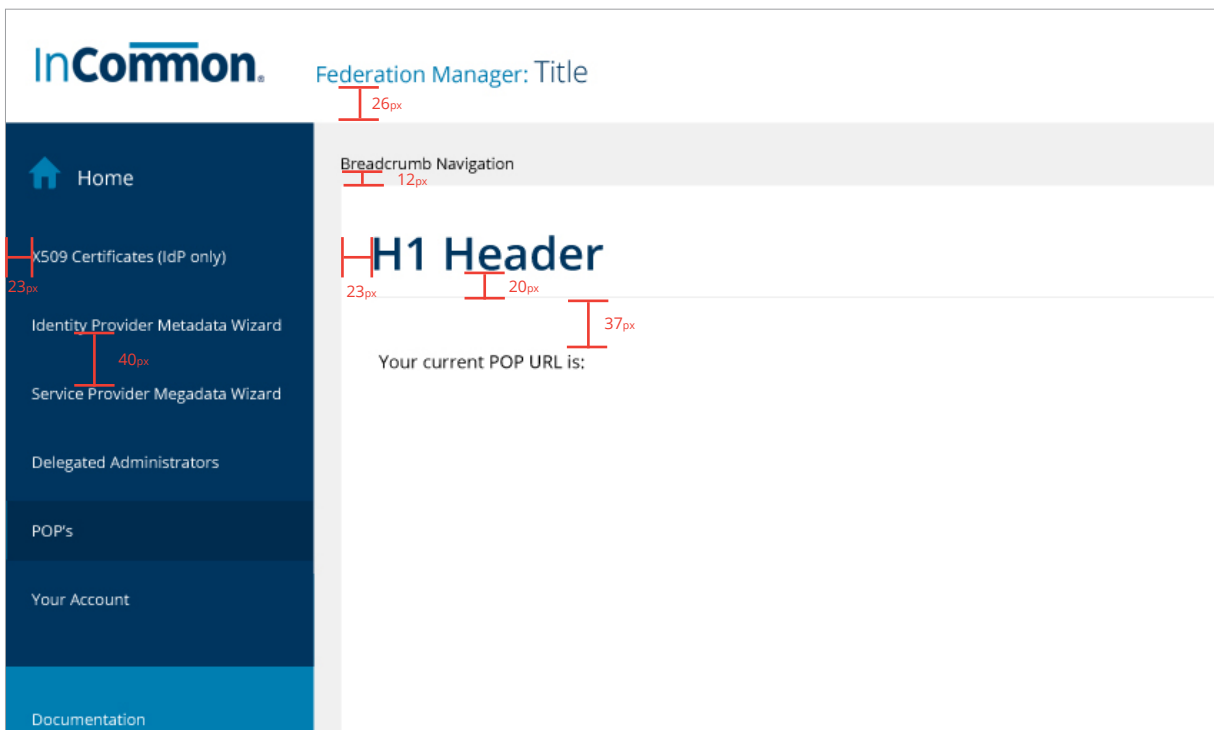

Text Placement: